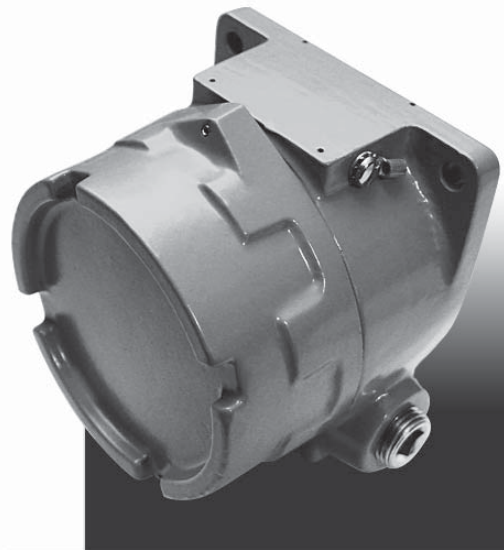

XIH 3-LUG SERIES

3-3/16" ID Enclosure 3-Lug Mounting / Single Ended Housing

STANDARD FEATURES

- Three factory drilled mounting lugs for extra rigid mounting
- 1/2" conduit feed-through hubs, offset for maximum clearance and capacity
- Four interior mounting bosses at 45° orientation accommodate blind tapped holes on a 2-1/2" bolt circle
- Internal and external ground screws and tamper resistant cover set screw for extra safety
- Choice of solid covers or 2-5/8" diameter tempered glass window for local read out or display
- Buna-Nitrile rubber gasket for NEMA Type 4X watertight applications
- Corrosion resistant, "safety blue" polyester powder coating (other colors available)
- Stainless steel hardware

DESIGN OPTIONS

- 1/4"-20 UNC holes in front boss for bracket mounting
- Front boss modifications: 1/2" or 3/4" NPT & various NPSM & metric entries available in place of standard 1/2" NPT (consult factory)
- Mounting lugs with 5/16" holes (add suffix "L" to catalog number)
- Powder or epoxy coatings to match company color scheme
- Cast-on logos
- Custom drilling & tapping modifications
- Interior mounting bosses