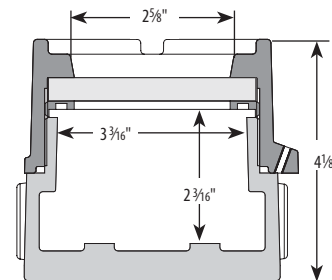

FLAT SOLID COVER

Catalog Number	Description
XIHFCX 2L-3 Lug	Flat Cover, 1/2" NPT Hubs

DOME SOLID COVER

Catalog Number	Description
XIHDCX 2L-3 Lug	Dome Cover, 1/2" NPT Hubs

Glass Cover Arrangements

FLAT GLASS COVER

Catalog Number	Description
XIHFGCX 2L-3 Lug	Flat Glass Cover, 1/2" NPT Hubs

DOME GLASS COVER

Catalog Number	Description
XIHGDCX 2L-3 Lug	Dome Glass Cover, 1/2" NPT Hubs

EXPLOSIONPROOF Instrument Housings