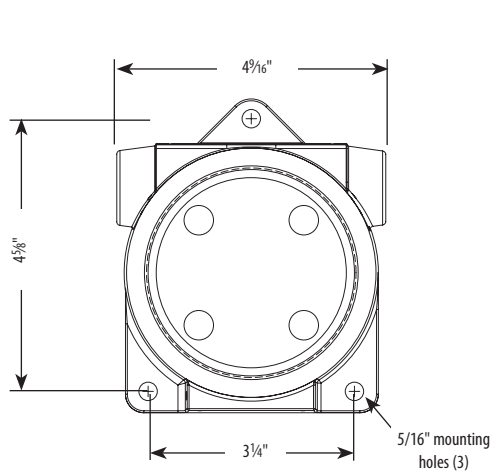

XIH 3-LUG

Solid Cover Arrangements

FLAT SOLID COVER

Catalog Number	Description
XIHFCX 2L-3 Lug	Flat Cover, 1/2" NPT Hubs

DOME SOLID COVER

Catalog Number	Description
XIHDCX 2L-3 Lug	Dome Cover, 1/2" NPT Hubs

Glass Cover Arrangements

FLAT GLASS COVER

Catalog Number	Description
XIHFGCX 2L-3 Lug	Flat Glass Cover, 1/2" NPT Hubs

DOME GLASS COVER

Catalog Number	Description
XIHGDCX 2L-3 Lug	Dome Glass Cover, 1/2" NPT Hubs

EXPLOSIONPROOF Instrument Housings