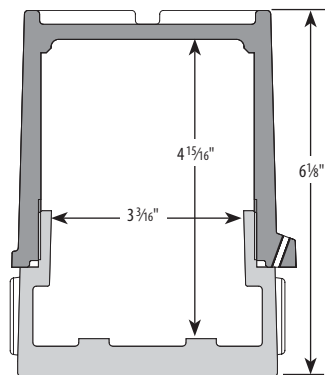

DESIGN OPTIONS

- 1/4"-20 UNC holes in front boss for bracket mounting
- Front boss modifications: 1/2" or 3/4" NPT & various NPSM & metric entries available in place of standard 1/2" NPT (consult factory)
- Mounting lugs with 5/16" holes (add suffix "L" to catalog number)
- Powder or epoxy coatings to match company color scheme
- Cast-on logos
- Custom drilling & tapping modifications
- Interior mounting bosses

EN60079-0, EN60079-1

EN61241-0, EN61241-1

EN60529

IEC60079-0 & IEC60079-1

IEC60529

NOTE: AN EXTENDED TEMPERATURE RANGE APPLIES TO ATEX AND IECEX RATINGS ONLY (-50° C TO +85° C AMBIENT)

XIH 3-LUG

Solid Cover Arrangements

FLAT SOLID COVER

Catalog Number	Description
XIHFCX 2L-3 Lug	Flat Cover, 1/2" NPT Hubs

DOME SOLID COVER

Catalog Number	Description
XIHDCX 2L-3 Lug	Dome Cover, 1/2" NPT Hubs

Glass Cover Arrangements

FLAT GLASS COVER