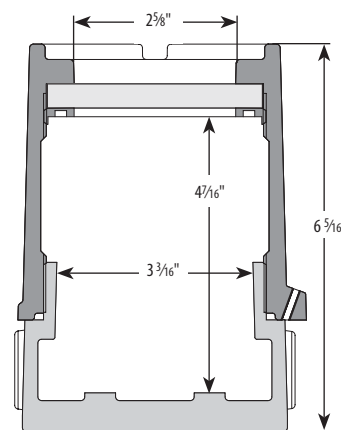

FLAT SOLID COVER

Catalog Number	Description
XIHFCX 2L-3 Lug	Flat Cover, 1/2" NPT Hubs

DOME SOLID COVER

Catalog Number	Description
XIHDCX 2L-3 Lug	Dome Cover, 1/2" NPT Hubs

Glass Cover Arrangements

FLAT GLASS COVER

Catalog Number	Description
XIHFGCX 2L-3 Lug	Flat Glass Cover, 1/2" NPT Hubs

DOME GLASS COVER

Catalog Number	Description
XIHGDCX 2L-3 Lug	Dome Glass Cover, 1/2" NPT Hubs

EXPLOSIONPROOF Instrument Housings