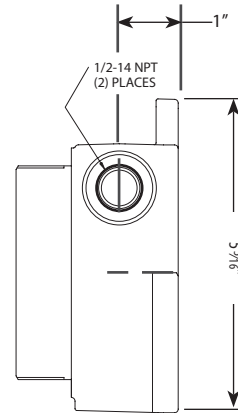

XIH 3-LUG

Solid Cover Arrangements

FLAT SOLID COVER

Catalog Number	Description
XIHFCX 2L-3 Lug	Flat Cover, 1/2" NPT Hubs

DOME SOLID COVER

Catalog Number	Description
XIHDCX 2L-3 Lug	Dome Cover, 1/2" NPT Hubs

Glass Cover Arrangements

FLAT GLASS COVER

Catalog Number	Description
XIHFGCX 2L-3 Lug	Flat Glass Cover, 1/2" NPT Hubs

DOME GLASS COVER

Catalog Number	Description
XIHGDCX 2L-3 Lug	Dome Glass Cover, 1/2" NPT Hubs

EXPLOSIONPROOF Instrument Housings