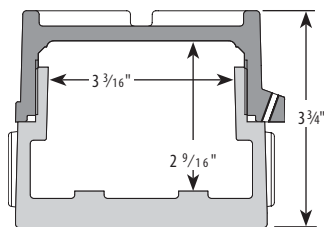

EN60079-0, EN60079-1

EN61241-0, EN61241-1

EN60529

IEC60079-0 & IEC60079-1

IEC60529

NOTE: AN EXTENDED TEMPERATURE RANGE APPLIES TO ATEX AND IECEX RATINGS ONLY (-50° C TO +85° C AMBIENT)

XIH 3-LUG

Solid Cover Arrangements

FLAT SOLID COVER

Catalog Number	Description
XIHFCX 2L-3 Lug	Flat Cover, 1/2" NPT Hubs

DOME SOLID COVER

Catalog Number	Description
XIHDCX 2L-3 Lug	Dome Cover, 1/2" NPT Hubs

Glass Cover Arrangements

FLAT GLASS COVER