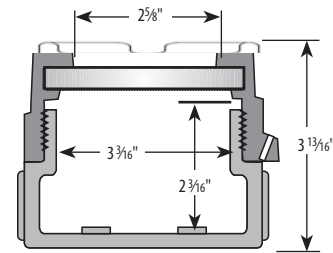

Glass Cover Arrangements

FLAT GLASS COVER

Catalog Number	Description
XIHFGCX2	Flat Glass Cover, 1/2" NPT Hubs
XIHFGCX3	Flat Glass Cover, 3/4" NPT Hubs