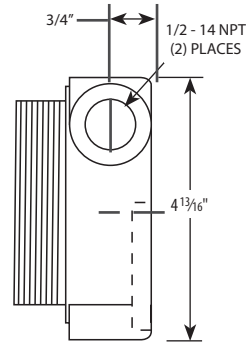

# XIH (Standard) SERIES

Optional Mounting Lugs (2) with 5/16" diameter holes