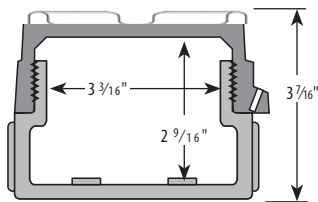

Solid Cover Arrangements

FLAT SOLID COVER

Catalog Number	Description
XIHFCX2	Flat Cover, 1/2" NPT Hubs
XIHFCX3	Flat Cover, 3/4" NPT Hubs