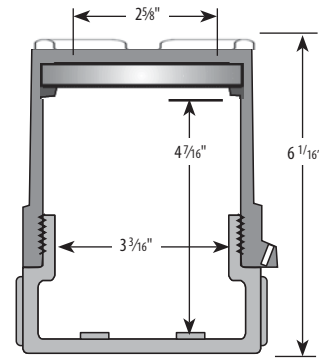

### FLAT SOLID COVER

Catalog Number	Description
XIHFCX2	Flat Cover, 1/2" NPT Hubs
XIHFCX3	Flat Cover, 3/4" NPT Hubs

### DOMESOLID COVER

Catalog Number	Description
XIHDCX2	Dome Cover, 1/2" NPT Hubs
XIHDCX3	Dome Cover, 3/4" NPT Hubs

### FLAT GLASS COVER

Catalog Number	Description
XIHFGCX2	Flat Glass Cover, 1/2" NPT Hubs
XIHFGCX3	Flat Glass Cover, 3/4" NPT Hubs