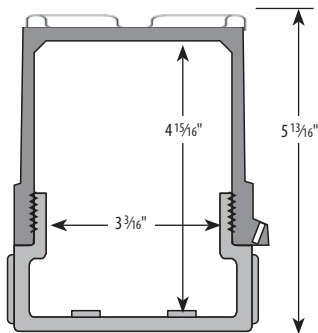

DOMESOLID COVER

Catalog Number	Description
XIHDCX2	Dome Cover, 1/2" NPT Hubs
XIHDCX3	Dome Cover, 3/4" NPT Hubs