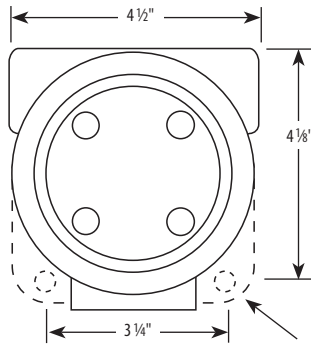

# XIH (Standard) SERIES

Optional Mounting Lugs (2) with 5/16" diameter holes