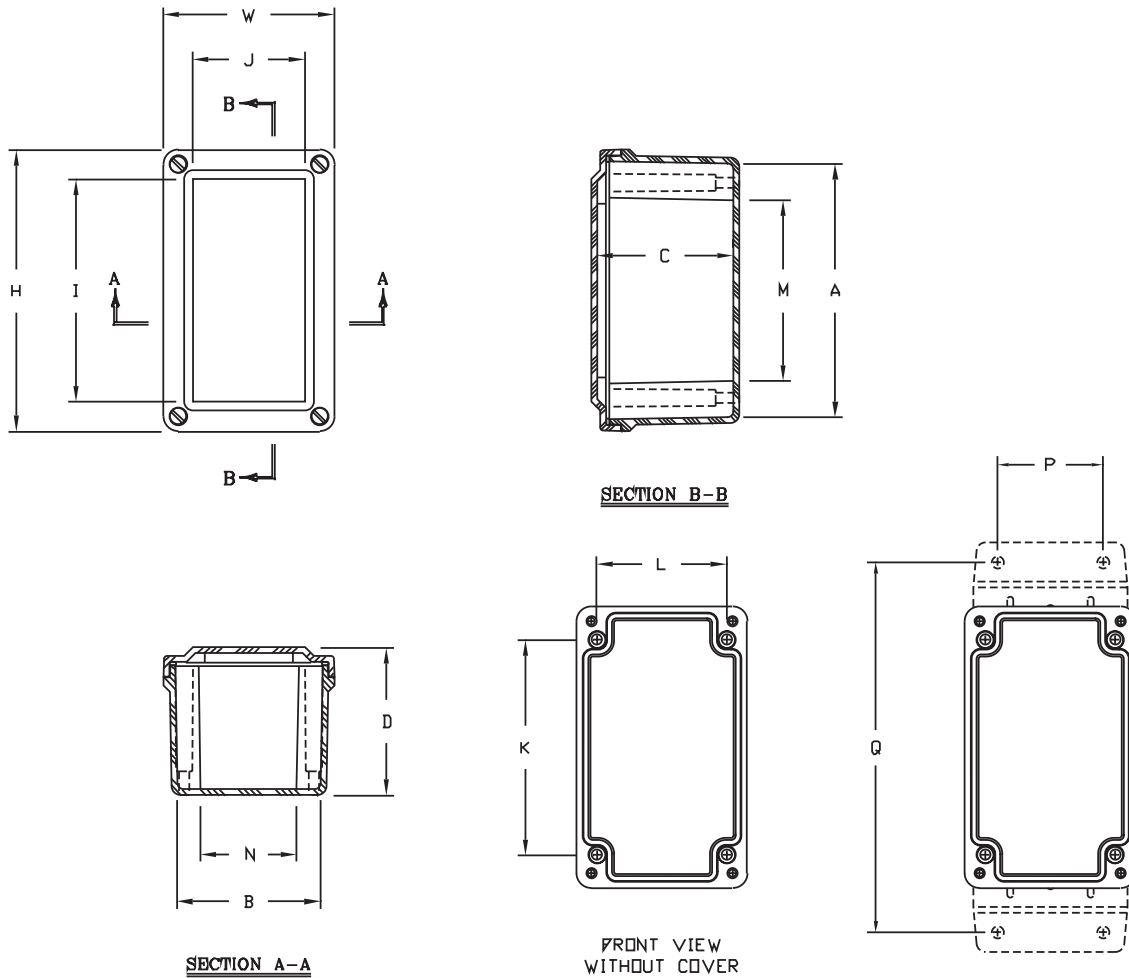

CF Series Technical Drawings

CF Series Enclosures

SIZE ID NUMBER	OVERALL H X W X D	INSIDE A X B X C	I	J	K	L	M	N	P	Q	SHIPPING WEIGHT
*CF332	3.72 x 3.63 x 2.95 (95 x 92 x 75)	3.13 x 3.03 x 2.70 (79 x 77 x 69)	0 (0)	0 (0)	2.31 (59)	2.75 (70)	1.59 (40)	2.03 (52)	2.2 (56)	4.4 (112)	0.9 lbs.
CF532	5.97 x 3.63 x 3.14 (152 x 92 x 80)	5.38 x 3.03 x 2.87 (137 x 77 x 73)	4.72 (120)	2.38 (61)	4.56 (116)	2.75 (70)	3.84 (98)	2.03 (52)	2.2 (56)	6.7 (169)	1.2 lbs.
CF644	6.63 x 3.81 x 3.89 (168 x 97 x 99)	6.00 x 3.19 x 3.63 (153 x 81 x 92)	5.31 (135)	2.50 (64)	4.88 (124)	2.94 (75)	4.13 (105)	2.19 (56)	2.2 (56)	7.3 (186)	1.5 lbs.
CF832	8.41 x 3.63 x 3.14 (214 x 92 x 80)	7.82 x 3.03 x 2.87 (199 x 77 x 73)	7.16 (182)	2.38 (60)	7.00 (178)	2.75 (70)	6.28 (160)	2.03 (52)	2.2 (56)	9.1 (231)	1.5 lbs.
CF844	8.88 x 3.81 x 3.89 (225 x 97 x 99)	8.26 x 3.19 x 3.63 (210 x 81 x 92)	7.56 (192)	2.50 (64)	7.13 (181)	2.94 (75)	6.38 (162)	2.19 (56)	2.2 (56)	9.6 (243)	1.8 lbs.
CF932	9.35 x 3.63 x 3.14 (237 x 92 x 80)	8.75 x 3.03 x 2.87 (222 x 77 x 73)	8.10 (206)	2.38 (60)	7.94 (202)	2.75 (70)	7.22 (183)	2.03 (52)	2.2 (56)	10.1 (256)	1.6 lbs.
CF1144	11.13 x 3.81 x 3.89 (283 x 97 x 99)	10.51 x 3.19 x 3.63 (267 x 81 x 92)	9.81 (249)	2.50 (64)	9.37 (238)	2.94 (75)	8.63 (219)	2.19 (56)	2.2 (56)	11.8 (300)	2.1 lbs.
CF1432	13.78 x 3.63 x 3.14 (350 x 92 x 80)	13.19 x 3.03 x 2.87 (335 x 77 x 73)	12.53 (318)	2.38 (60)	12.37 (314)	2.75 (70)	11.66 (296)	2.03 (52)	2.2 (56)	14.5 (368)	2.1 lbs.
CF1732	17.35 x 3.63 x 3.14 (441 x 92 x 80)	16.75 x 3.03 x 2.87 (426 x 77 x 73)	16.10 (409)	2.38 (60)	15.94 (405)	2.75 (70)	15.22 (387)	2.03 (52)	2.2 (56)	18 (458)	2.8 lbs.

*Flat Cover

All measures are in inches, items in parentheses are in millimeters