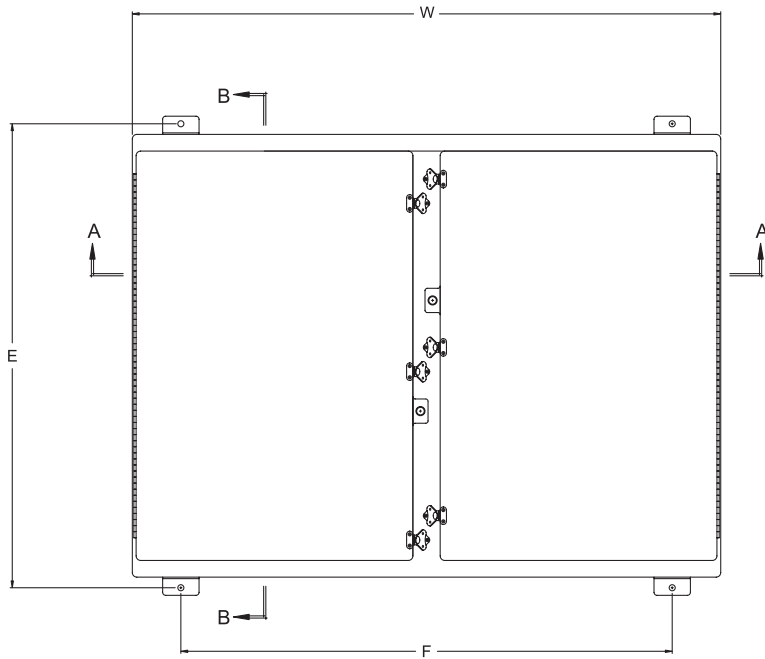

Control Enclosures - ControlTower® Double Door, Wall Mounted

N ControlTower® Double Door, Wall Mounted

DDHWT Type 4X, SS hinged, latched down cover
DDRT Type 3R, SS hinged, latched down cover

SECTION B-B