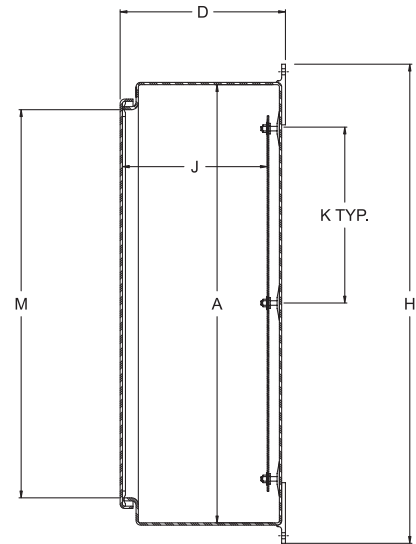

Control Enclosures - ControlTower® Single Door, Free Standing

N ControlTower® Single Door, Free Standing

FS	Type 12, SS hinged, latched down cover
FSHWT	Type 4X, SS hinged, latched down cover
FSFHLWT	Type 4X, fiberglass hinged, through the door latches
FSRT	Type 3R, SS hinged, latched down cover

Control Enclosures - ControlTower® Double Door, Wall Mounted

N ControlTower® Double Door, Wall Mounted

DDHWT Type 4X, SS hinged, latched down cover
 DDRT Type 3R, SS hinged, latched down cover

SECTION B-B

*Available as made to order.

All measures are in inches, items in parentheses are in millimeters.

NOTE: Mounting hole dimension is .50 inches.

**Panel ordered separately.