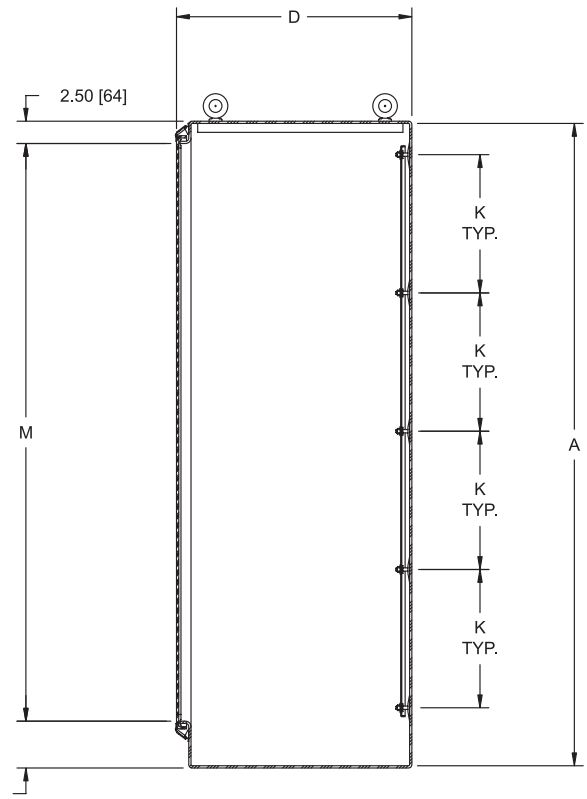

Control Enclosures - ControlTower® Double Door, Free Standing

N ControlTower® Double Door, Free Standing

- FSDD Type 12, SS hinged, latched down cover
- FSDDHWT Type 4X, SS hinged, latched down cover
- FSDDFHLWT Type 4X, fiberglass hinged, through the door latches
- FSDDRT Type 3R, SS hinged, latched down cover

N Series