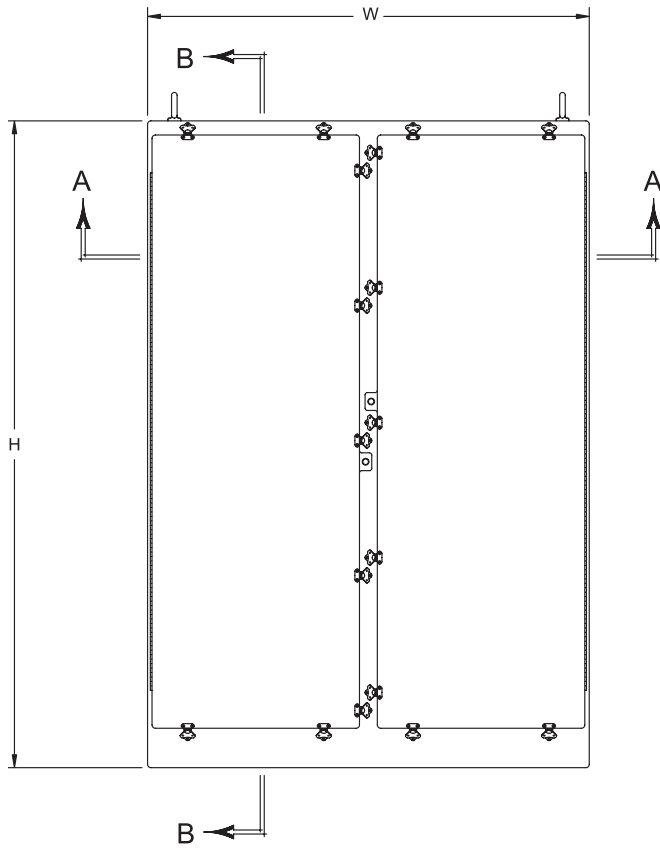

Control Enclosures - ControlTower® Double Door, Free Standing

N ControlTower® Double Door, Free Standing

- FSDD Type 12, SS hinged, latched down cover
- FSDDHWT Type 4X, SS hinged, latched down cover
- FSDDFHLWT Type 4X, fiberglass hinged, through the door latches
- FSDDRT Type 3R, SS hinged, latched down cover

N Series