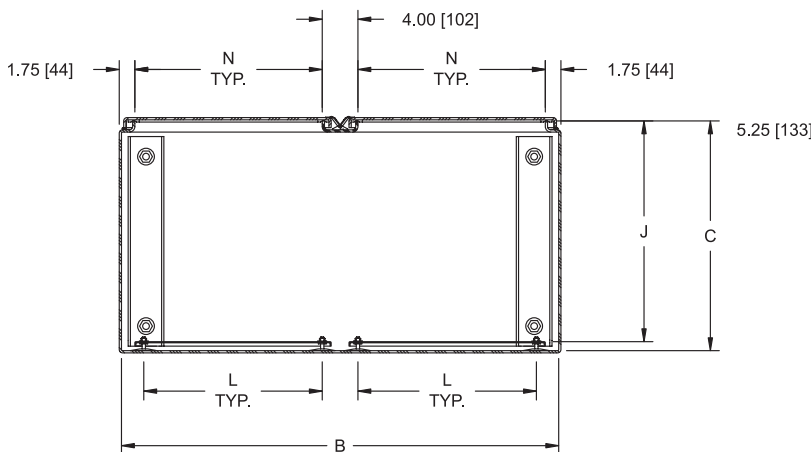

Control Enclosures - ControlTower® Double Door, Free Standing

N ControlTower® Double Door, Free Standing

- FSDD Type 12, SS hinged, latched down cover
- FSDDHWT Type 4X, SS hinged, latched down cover
- FSDDFHLWT Type 4X, fiberglass hinged, through the door latches
- FSDDRT Type 3R, SS hinged, latched down cover

N Series